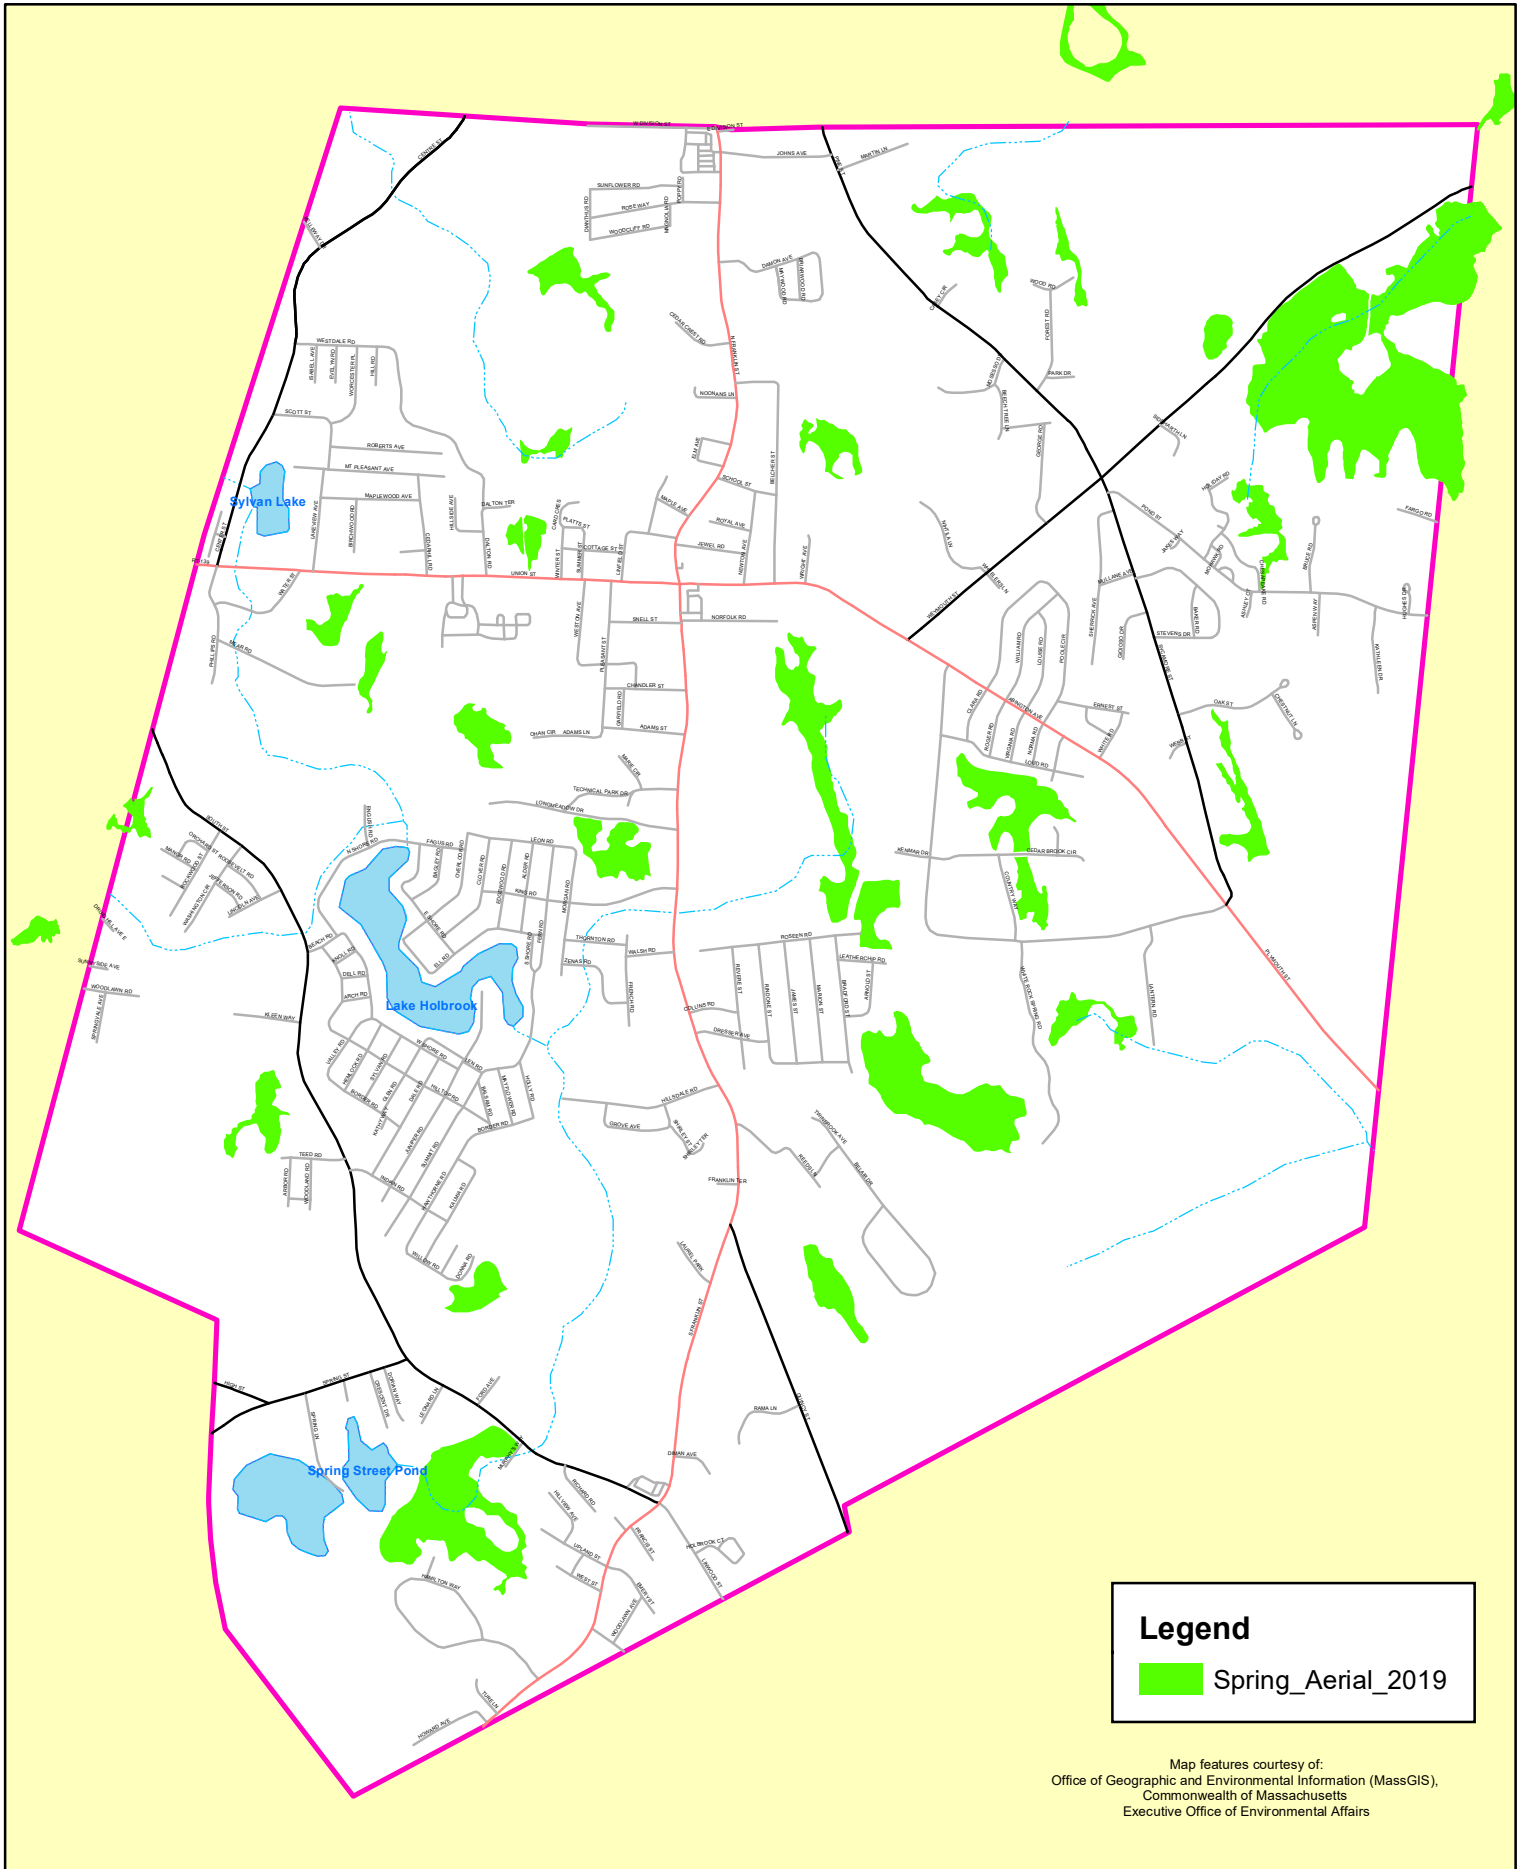

Norfolk County Mosquito Control District 2019 Holbrook Targeted Spring Aerial Wetlands

Legend
Spring_Aerial_2019

Map features courtesy of:
Office of Geographic and Environmental Information (MassGIS),
Commonwealth of Massachusetts
Executive Office of Environmental Affairs